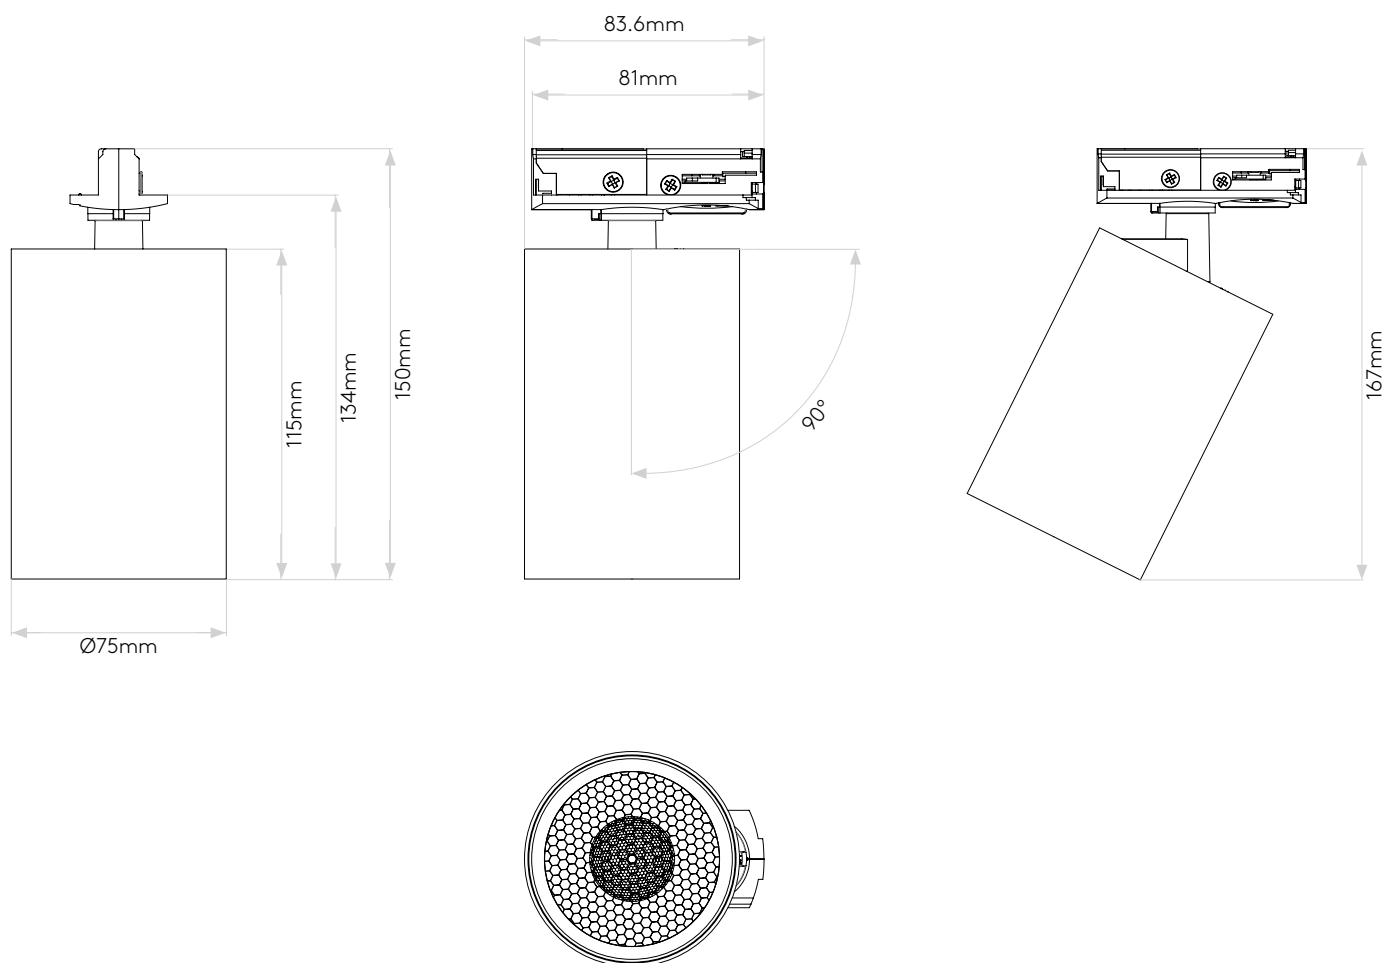

Please note that some dimensions may vary slightly due to manufacturing tolerances, this includes cable entry and fixing holes

Veillez noter que certaines dimensions peuvent varier légèrement en raison des tolérances de fabrication, y compris l'entrée de câble et les trous de fixation.

Bitte beachten Sie, dass die Maße Fertigungstoleranzen unterliegen und daher in geringem Umfang von der angegebenen Größe abweichen können. Dies gilt auch für Kabeingänge und Befestigungslöcher.

Si prega notare che possono esserci piccole variazioni in alcune dimensioni dovute alle tolleranze di produzione, queste includono l'ingresso del cavo e i fori di fissaggio.